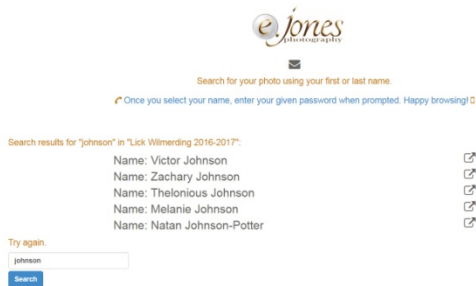

To start the ordering process go to:
<http://ejonesphoto.search.snapizzi.com/>

Click on the L-W 2017-2018 gallery In the search box, enter in your 1st or last name.

Once you locate your name, click on it and you will be taken to your login screen.